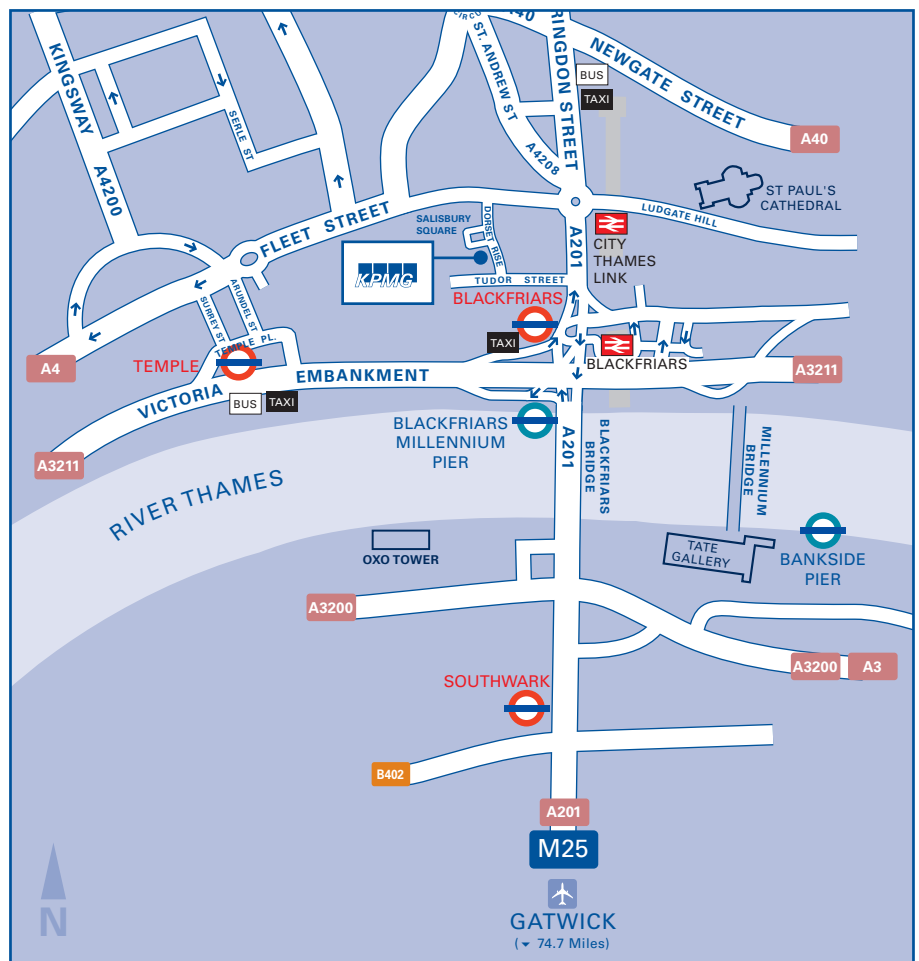

Source: KPMG LLP (UK)

© 2011 KPMG LLP, a UK limited liability partnership, is a subsidiary of KPMG Europe LLP and a member firm of the KPMG network of independent member firms affiliated with KPMG International Cooperative, a Swiss entity. All rights reserved. Printed in the United Kingdom.

The KPMG name, logo and "cutting through complexity" are registered trademarks or trademarks of KPMG International.

RR Donnelley | RRD-255193 | May 2011 | Printed on recycled material.